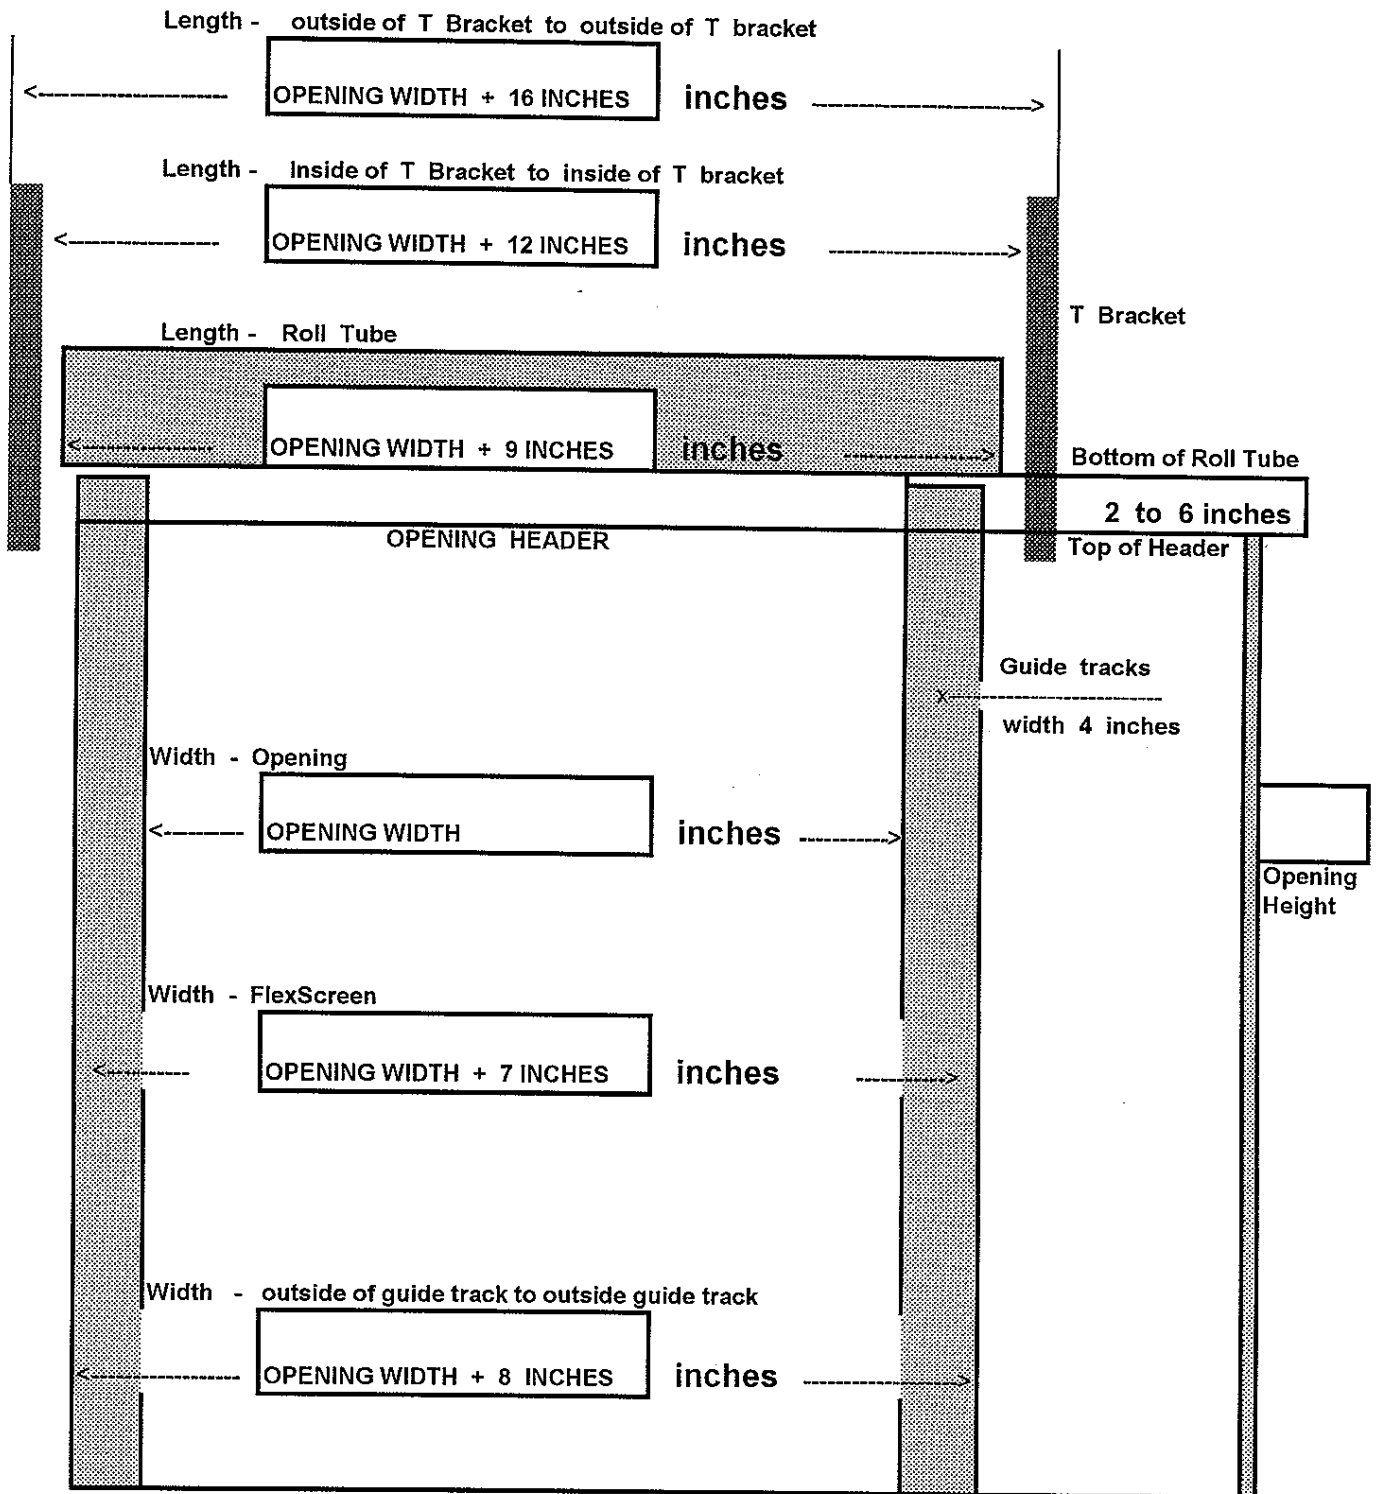

Inside Standoff Mounting

General specifications

Wall Foot Print

DOOR MEASUREMENTS FOR FLEXSCREEN MFG. BY FLEXBARRIER PRODUCTS, INC.

IS THIS A STEEL CORRUGATED BUILDING? (CIRCLE ONE) Y N
COLOR OF SCREEN MESH: BLUE <input type="radio"/> YELLOW <input type="radio"/> OTHER _____

**IT IS VERY IMPORTANT TO PROVIDE ONE
MEASUREMENT SHEET PER OPENING TO
PROMOTE A QUALITY PRODUCT FOR EACH INSTALL.**