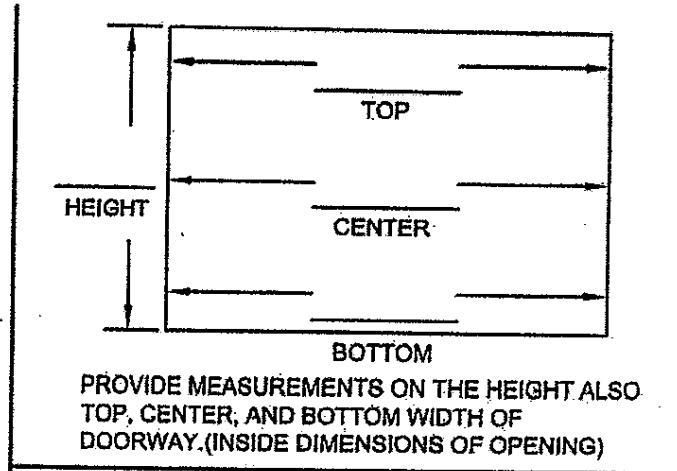

Inside Standoff Mounting

General specifications

Wall Foot Print

DOOR MEASUREMENTS FOR FLEXSCREEN MFG. BY FLEXBARRIER PRODUCTS, INC.

IS THIS A STEEL CORRUGATED BUILDING? (CIRCLE ONE) Y N
COLOR OF SCREEN MESH: BLUE <input type="radio"/> YELLOW <input type="radio"/> OTHER _____

**IT IS VERY IMPORTANT TO PROVIDE ONE
MEASUREMENT SHEET PER OPENING TO
PROMOTE A QUALITY PRODUCT FOR EACH INSTALL.**