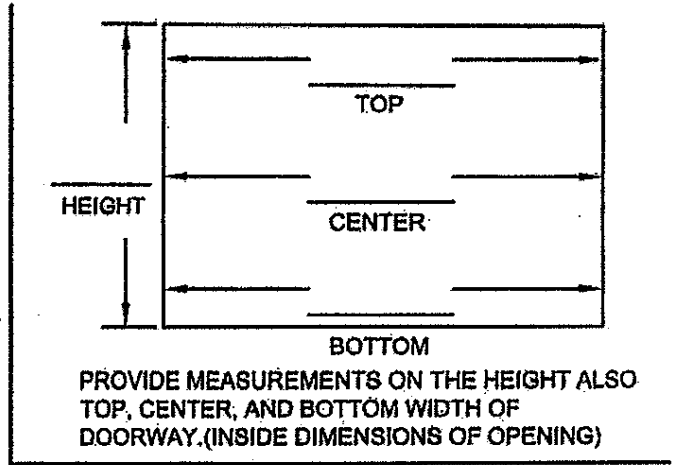

DOOR MEASUREMENTS FOR FLEXSCREEN MFG. BY FLEXBARRIER PRODUCTS, INC.

IS THIS A STEEL CORRUGATED BUILDING? (CIRCLE ONE) Y N
COLOR OF SCREEN MESH BLUE <input type="radio"/> YELLOW <input type="radio"/> OTHER _____

**IT IS VERY IMPORTANT TO PROVIDE ONE
MEASUREMENT SHEET PER OPENING TO
PROMOTE A QUALITY PRODUCT FOR EACH INSTALL.**